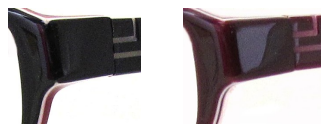

I ♥ U Size: 49-18-135 **Top Seller!**

Tortoise/Blue

Black/Pink Plum Swirl

Frame Feature:
Full rim double-laminate handmade acetate. Metal temple with heart design, with stones inserted.
Spring hinge.

Petal Size: 48-16-135 **Top Seller!**

Black

Brown

Frame Feature:
Full rim multi-laminate handmade acetate. Laser-cut out floral design on temple.
Spring hinge.

Fling Size: 52-17-135

Black/Red Burg/White

Frame Feature:
Full rim multi-laminate handmade acetate. Laser-cut out lines design.
Spring hinges.

Follow Me Size: 50-19-130

Onyx

Chocolate

Frame Feature:
Stainless steel semi-rimless front with handmade acetate temple. End-piece with laser-cut out design.
Spring hinge.

Purr-fect Size: 50-18-135

Orchid

Onyx

Chocolate

Frame Feature:
One-piece stainless steel front with handmade acetate temple.
Spring hinge.